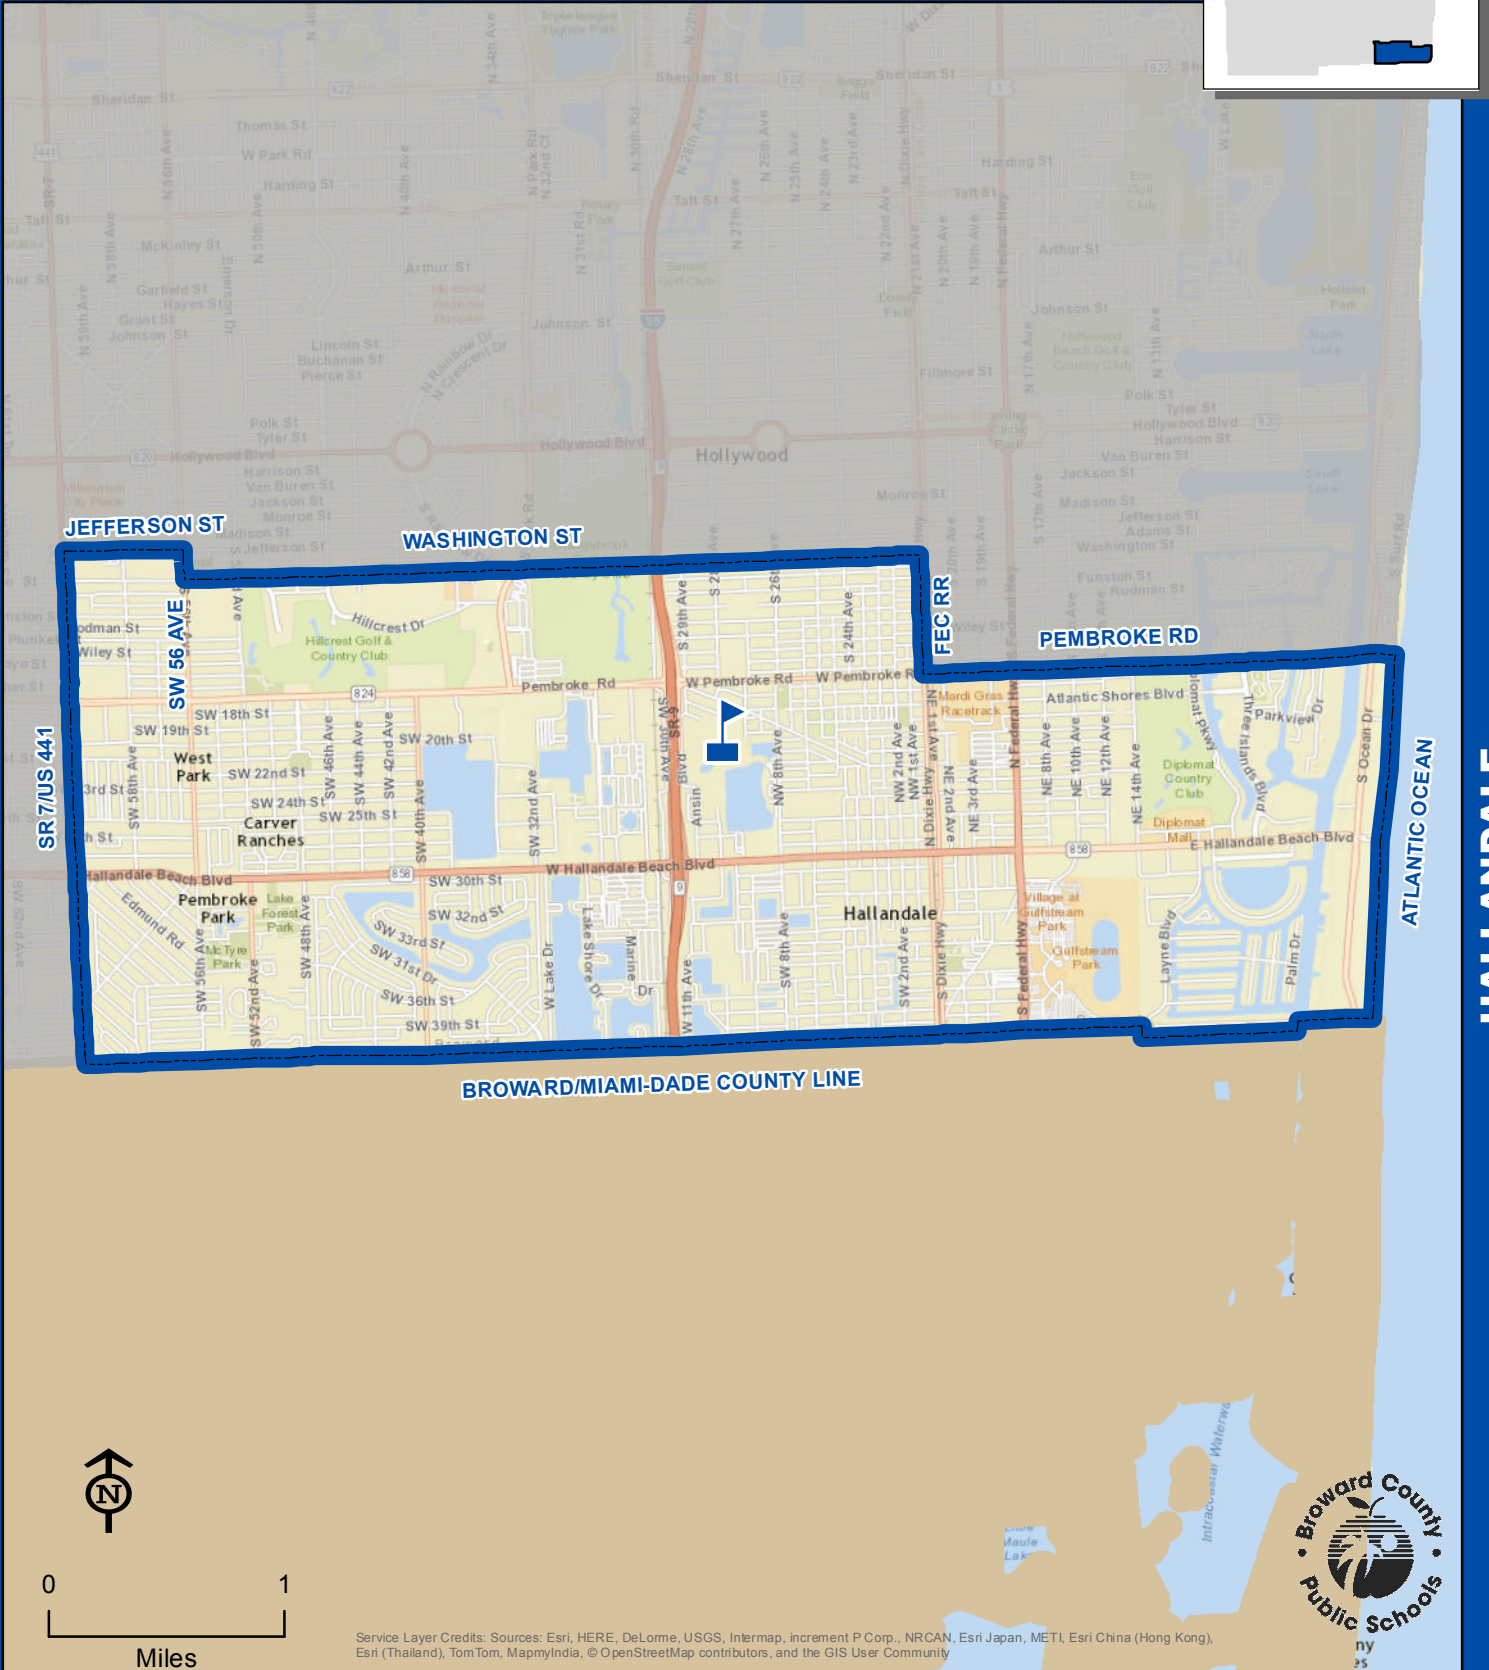

# HALLANDALE HIGH SCHOOL

720 NW 9 AVENUE  
HALLANDALE BEACH, FLORIDA 33009  
754-323-0900

Innovative Program  
Magnet School

THIS MAP IS FOR CONCEPTUAL PURPOSES ONLY AND SHOULD NOT BE USED FOR LEGAL BOUNDARY DETERMINATIONS